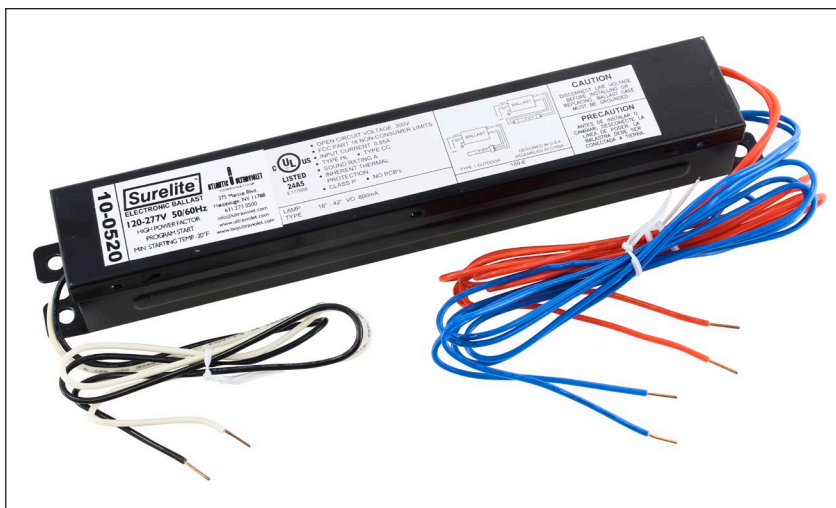

Specifications

Model Number: 10-0520
Input Voltage: 120v–277v
Frequency: 50/60 Hz.
Designed for: Steril-Aire GTDVO Series
Size: 9.75" x 1.5" x 1.2"
Weight: 1lb 4oz
Mounting: Slotted Mounting Tabs

10-0520

Surelite™
ELECTRONIC BALLAST
120-277V 50/60Hz
HIGH POWER FACTOR
PROGRAM START
MIN. STARTING TEMP. -20°F

ATLANTIC U ULTRAVIOLET
CORPORATION®
375 Marcus Blvd.
Hauppauge, NY 11788
631.273.0500
info@ultraviolet.com
www.ultraviolet.com
www.buyultraviolet.com